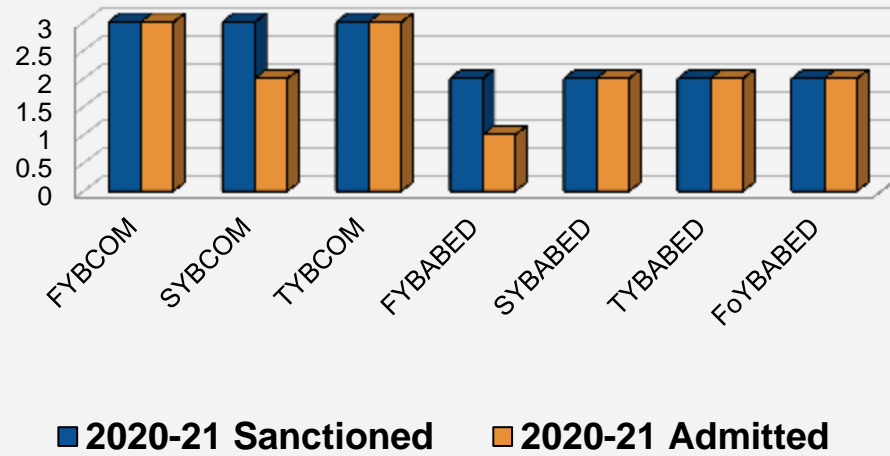

More than 82% of the sanctioned seats with respect to the SC category are filled by the college every year.

Link to the admitted SC list of students:

https://vidyaprabodhnicollege.edu.in/wp-content/uploads/2023/08/BCom_Percentage-of-Students-for-Reserved-Category.pdf

https://vidyaprabodhnicollege.edu.in/wp-content/uploads/2023/08/BABEd_Percentage-of-Students-for-Reserved-Category.pdf

No. of students sanctioned and admitted for SC during 2018-19

No. of students sanctioned and admitted for SC during 2019-20

No. of students sanctioned and admitted for SC during 2020-21

No. of students sanctioned and admitted for SC during 2021-22

No. of students sanctioned and admitted for SC during 2022-23

No. of students sanctioned and admitted for ST as per GOI/State Govt. rule yearwise during the A.Y. 2018-19 to 2022-23										
CLASS	2018-19		2019-20		2020-21		2021-22		2022-23	
	Sanctioned	Admitted	Sanctioned	Admitted	Sanctioned	Admitted	Sanctioned	Admitted	Sanctioned	Admitted
FYBCOM	14	3	14	8	14	1	14	3	14	5
SYBCOM	14	3	14	4	14	7	14	1	14	2
TYBCOM	14	1	14	6	14	5	14	7	14	0
FYBABED	12	9	12	9	12	12	12	12	12	12
SYBABED	12	6	12	8	12	9	12	12	12	12
TYBABED	12	8	12	7	12	8	12	9	12	11
FoYBABED	12	3	12	7	12	7	12	8	12	9
TOTAL	90	33	90	49	90	49	90	52	90	51