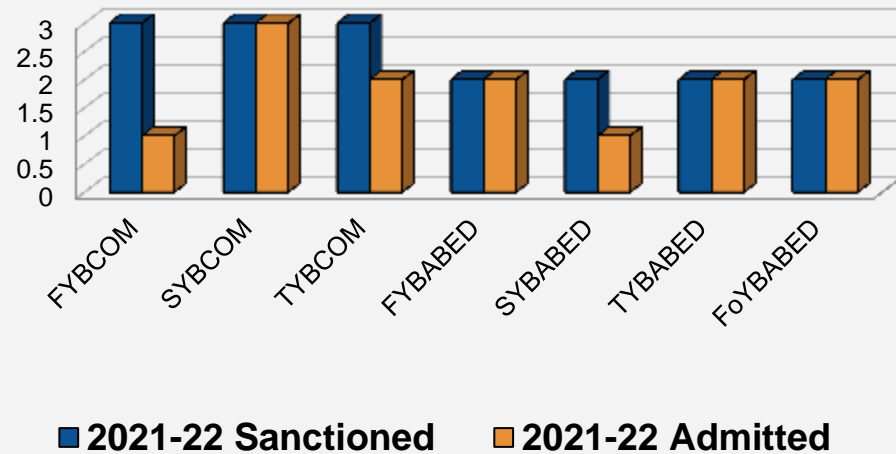

More than 82% of the sanctioned seats with respect to the SC category are filled by the college every year.

Link to the admitted SC list of students:

https://vidyaprabodhnicollege.edu.in/wp-content/uploads/2023/08/BCom_Percentage-of-Students-for-Reserved-Category.pdf

https://vidyaprabodhnicollege.edu.in/wp-content/uploads/2023/08/BABEd_Percentage-of-Students-for-Reserved-Category.pdf

No. of students sanctioned and admitted for SC during 2018-19

No. of students sanctioned and admitted for SC during 2019-20

No. of students sanctioned and admitted for SC during 2020-21

No. of students sanctioned and admitted for SC during 2021-22

No. of students sanctioned and admitted for SC during 2022-23

No. of students sanctioned and admitted for ST as per GOI/State Govt. rule yearwise during the A.Y. 2018-19 to 2022-23										
CLASS	2018-19		2019-20		2020-21		2021-22		2022-23	
	Sanctioned	Admitted	Sanctioned	Admitted	Sanctioned	Admitted	Sanctioned	Admitted	Sanctioned	Admitted
FYBCOM	14	3	14	8	14	1	14	3	14	5
SYBCOM	14	3	14	4	14	7	14	1	14	2
TYBCOM	14	1	14	6	14	5	14	7	14	0
FYBABED	12	9	12	9	12	12	12	12	12	12
SYBABED	12	6	12	8	12	9	12	12	12	12
TYBABED	12	8	12	7	12	8	12	9	12	11
FoYBABED	12	3	12	7	12	7	12	8	12	9
TOTAL	90	33	90	49	90	49	90	52	90	51