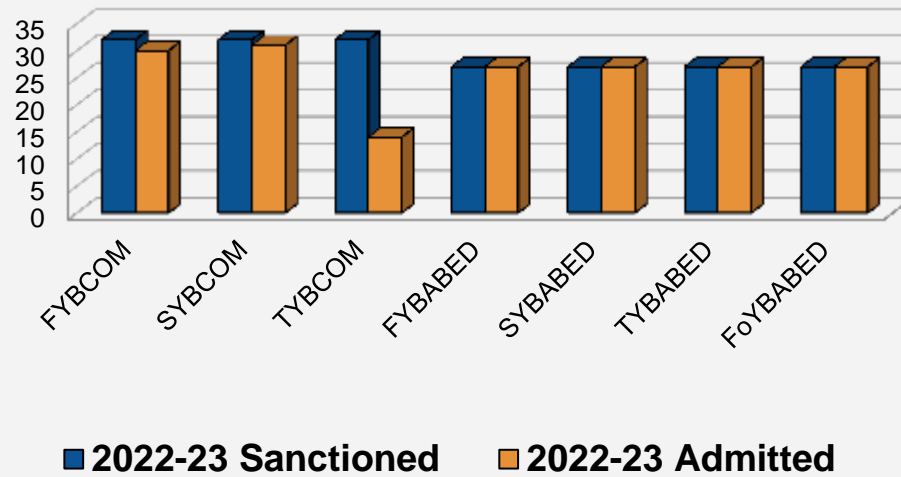

No. of students sanctioned and admitted for OBC during 2018-19

No. of students sanctioned and admitted for OBC during 2019-20

No. of students sanctioned and admitted for OBC during 2020-21

No. of students sanctioned and admitted for OBC during 2021-22

No. of students sanctioned and admitted for OBC during 2022-23

No. of students sanctioned and admitted for SC as per GOI/State Govt. rule yearwise during the A.Y. 2018-19 to 2022-23										
CLASS	2018-19		2019-20		2020-21		2021-22		2022-23	
	Sanctioned	Admitted	Sanctioned	Admitted	Sanctioned	Admitted	Sanctioned	Admitted	Sanctioned	Admitted
FYBCOM	3	3	3	2	3	3	3	1	3	3
SYBCOM	3	3	3	3	3	2	3	3	3	0
TYBCOM	3	1	3	3	3	3	3	2	3	3
FYBABED	2	2	2	2	2	1	2	2	2	2
SYBABED	2	2	2	2	2	2	2	1	2	2
TYBABED	2	2	2	2	2	2	2	2	2	1
FoYBABED	2	0	2	2	2	2	2	2	2	2
TOTAL	17	13	17	16	17	15	17	13	17	13