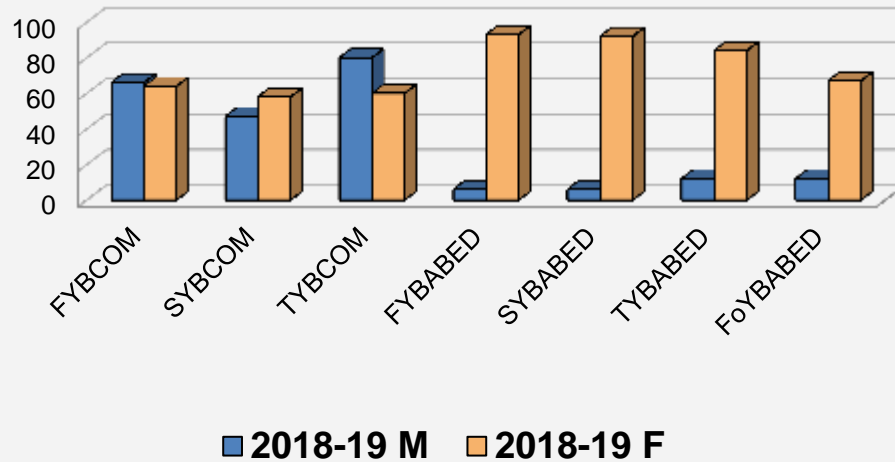

Sanctioned and Admitted List of students for A.Y. 2018-19

Sanctioned and Admitted List of students for A.Y. 2019-20

Sanctioned and Admitted List of students for A.Y. 2020-21

Sanctioned and Admitted List of students for A.Y. 2021-22

Sanctioned and Admitted List of students for A.Y. 2022-23

Gender-wise Data of Students for A.Y. 2018-19 to 2022-23										
CLASS	2018-19		2019-20		2020-21		2021-22		2022-23	
	M	F	M	F	M	F	M	F	M	F
FYBCOM	66	64	70	54	59	58	57	69	60	70
SYBCOM	47	58	57	65	67	52	59	57	54	62
TYBCOM	80	60	30	58	70	65	65	50	51	54
FYBABED	6	93	6	94	12	88	4	96	8	91
SYBABED	6	92	5	92	6	94	12	85	4	95
TYBABED	12	84	6	92	5	94	5	93	11	83
FoYBABED	12	67	13	84	6	89	5	94	5	93
TOTAL	229	518	187	539	225	540	207	544	193	548

In B.Com. programme, we observe equal percentage of male and female students admitted across the years.

Whereas for B.A.B.Ed. programme, the percentage of girl students is above 92%.

Gender-wise data of Students for A.Y. 2018-19