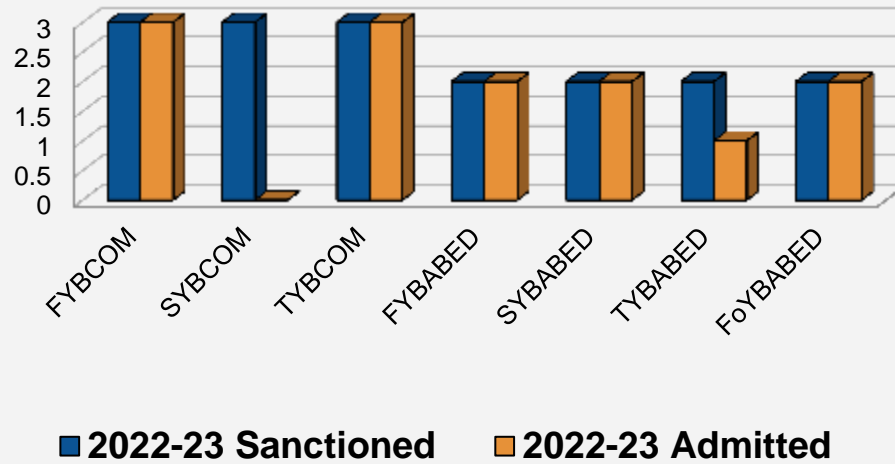

More than 82% of the sanctioned seats with respect to the SC category are filled by the college every year.

Link to the admitted SC list of students:

https://vidyaprabodhnicollege.edu.in/wp-content/uploads/2023/08/BCom_Percentage-of-Students-for-Reserved-Category.pdf

https://vidyaprabodhnicollege.edu.in/wp-content/uploads/2023/08/BABEd_Percentage-of-Students-for-Reserved-Category.pdf

No. of students sanctioned and admitted for SC during 2018-19

No. of students sanctioned and admitted for SC during 2019-20

No. of students sanctioned and admitted for SC during 2020-21

No. of students sanctioned and admitted for SC during 2021-22

No. of students sanctioned and admitted for SC during 2022-23

No. of students sanctioned and admitted for ST as per GOI/State Govt. rule yearwise during the A.Y. 2018-19 to 2022-23										
CLASS	2018-19		2019-20		2020-21		2021-22		2022-23	
	Sanctioned	Admitted	Sanctioned	Admitted	Sanctioned	Admitted	Sanctioned	Admitted	Sanctioned	Admitted
FYBCOM	14	3	14	8	14	1	14	3	14	5
SYBCOM	14	3	14	4	14	7	14	1	14	2
TYBCOM	14	1	14	6	14	5	14	7	14	0
FYBABED	12	9	12	9	12	12	12	12	12	12
SYBABED	12	6	12	8	12	9	12	12	12	12
TYBABED	12	8	12	7	12	8	12	9	12	11
FoYBABED	12	3	12	7	12	7	12	8	12	9
TOTAL	90	33	90	49	90	49	90	52	90	51