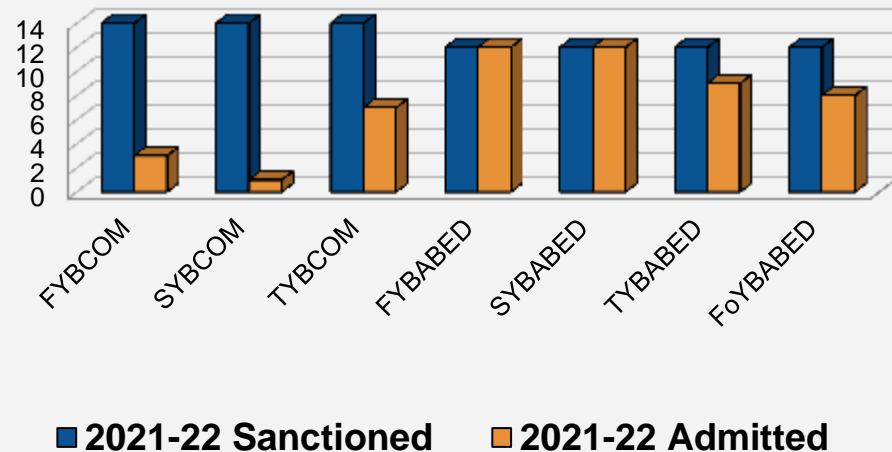

No. of students sanctioned and admitted for SC during 2020-21

No. of students sanctioned and admitted for SC during 2021-22

No. of students sanctioned and admitted for SC during 2022-23

No. of students sanctioned and admitted for ST as per GOI/State Govt. rule yearwise during the A.Y. 2018-19 to 2022-23										
CLASS	2018-19		2019-20		2020-21		2021-22		2022-23	
	Sanctioned	Admitted	Sanctioned	Admitted	Sanctioned	Admitted	Sanctioned	Admitted	Sanctioned	Admitted
FYBCOM	14	3	14	8	14	1	14	3	14	5
SYBCOM	14	3	14	4	14	7	14	1	14	2
TYBCOM	14	1	14	6	14	5	14	7	14	0
FYBABED	12	9	12	9	12	12	12	12	12	12
SYBABED	12	6	12	8	12	9	12	12	12	12
TYBABED	12	8	12	7	12	8	12	9	12	11
FoYBABED	12	3	12	7	12	7	12	8	12	9
TOTAL	90	33	90	49	90	49	90	52	90	51

No. of students sanctioned and admitted for ST during 2018-19

No. of students sanctioned and admitted for ST during 2019-20

No. of students sanctioned and admitted for ST during 2020-21

No. of students sanctioned and admitted for ST during 2021-22