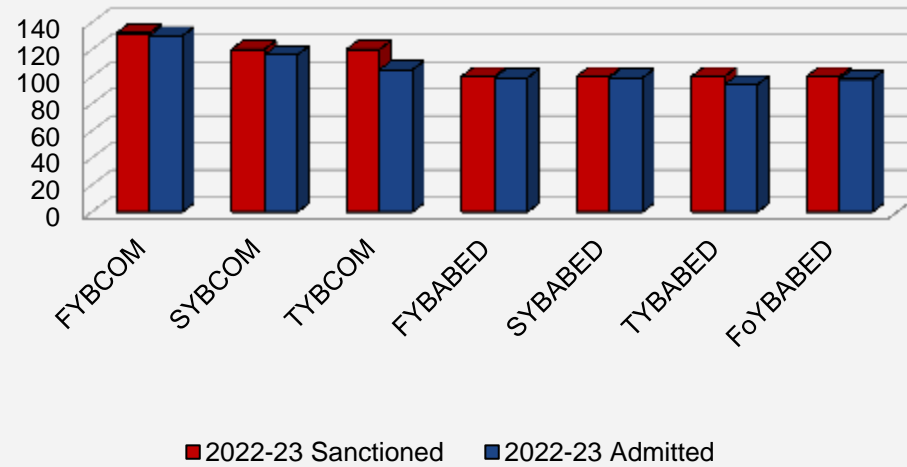

Sanctioned and Admitted List of students for A.Y. 2018-19

Sanctioned and Admitted List of students for A.Y. 2019-20

Sanctioned and Admitted List of students for A.Y. 2020-21

Sanctioned and Admitted List of students for A.Y. 2021-22

Sanctioned and Admitted List of students for A.Y. 2022-23

Gender-wise Data of Students for A.Y. 2018-19 to 2022-23										
CLASS	2018-19		2019-20		2020-21		2021-22		2022-23	
	M	F	M	F	M	F	M	F	M	F
FYBCOM	66	64	70	54	59	58	57	69	60	70
SYBCOM	47	58	57	65	67	52	59	57	54	62
TYBCOM	80	60	30	58	70	65	65	50	51	54
FYBABED	6	93	6	94	12	88	4	96	8	91
SYBABED	6	92	5	92	6	94	12	85	4	95
TYBABED	12	84	6	92	5	94	5	93	11	83
FoYBABED	12	67	13	84	6	89	5	94	5	93
TOTAL	229	518	187	539	225	540	207	544	193	548