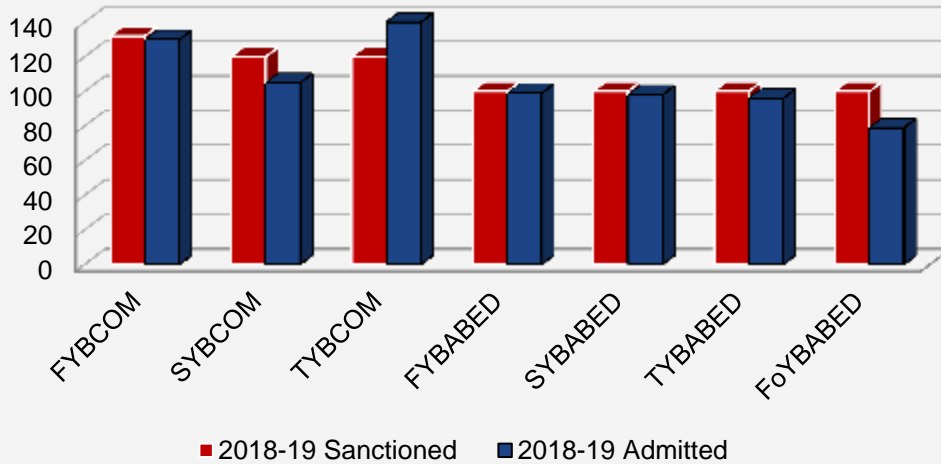

Sanctioned and Admitted List of students for A.Y. 2018-19