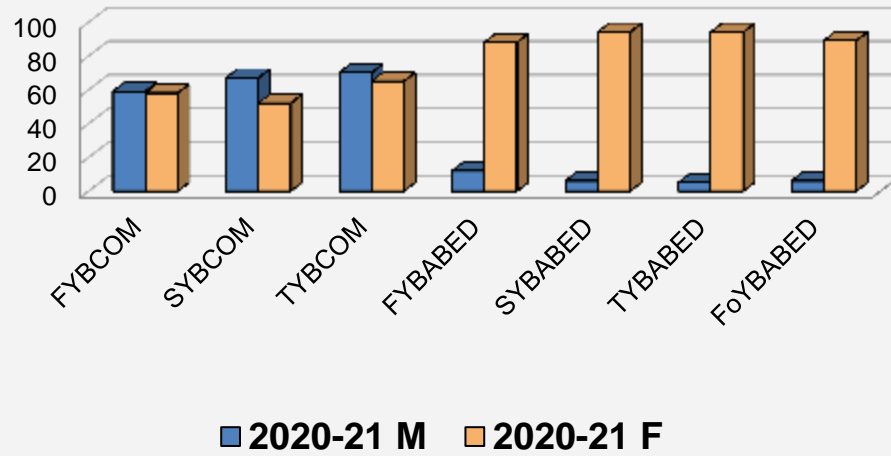

Sanctioned and Admitted List of students for A.Y. 2022-23

Gender-wise Data of Students for A.Y. 2018-19 to 2022-23										
CLASS	2018-19		2019-20		2020-21		2021-22		2022-23	
	M	F	M	F	M	F	M	F	M	F
FYBCOM	66	64	70	54	59	58	57	69	60	70
SYBCOM	47	58	57	65	67	52	59	57	54	62
TYBCOM	80	60	30	58	70	65	65	50	51	54
FYBABED	6	93	6	94	12	88	4	96	8	91
SYBABED	6	92	5	92	6	94	12	85	4	95
TYBABED	12	84	6	92	5	94	5	93	11	83
FoYBABED	12	67	13	84	6	89	5	94	5	93
TOTAL	229	518	187	539	225	540	207	544	193	548

In B.Com. programme, we observe equal percentage of male and female students admitted across the years.

Whereas for B.A.B.Ed. programme, the percentage of girl students is above 92%.

Gender-wise data of Students for A.Y. 2018-19

Gender-wise data of Students for A.Y. 2019-20

Gender-wise data of Students for A.Y. 2020-21

Gender-wise data of Students for A.Y. 2021-22

Gender-wise data of Students for A.Y. 2022-23

No. of students sanctioned and admitted for OBC as per GOI/State Govt. rule yearwise during the A.Y. 2018-19 to 2022-23										
CLASS	2018-19		2019-20		2020-21		2021-22		2022-23	
	Sanctioned	Admitted	Sanctioned	Admitted	Sanctioned	Admitted	Sanctioned	Admitted	Sanctioned	Admitted
FYBCOM	32	30	32	28	32	22	32	32	32	30
SYBCOM	32	19	32	32	32	26	32	21	32	31
TYBCOM	32	32	32	22	32	32	32	26	32	14
FYBABED	27	27	27	27	27	27	27	27	27	27
SYBABED	27	27	27	27	27	27	27	26	27	27
TYBABED	27	27	27	27	27	27	27	26	27	27
FoYBABED	27	26	27	27	27	27	27	27	27	27
TOTAL	204	188	204	190	204	188	204	185	204	183