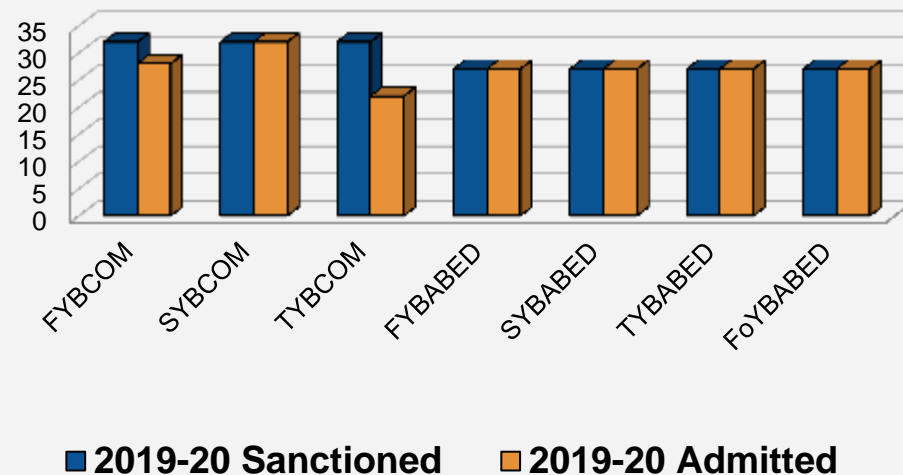

Every year the college has almost filled the sanctioned seats of OBC. On an average the college has filled more than 92% of the sanctioned seats.

Link to the sanctioned OBC list of students:

<https://vidyaprabodhnicollege.edu.in/wp-content/uploads/2023/08/Reservation.pdf>

Link to the admitted OBC list of students:

https://vidyaprabodhnicollege.edu.in/wp-content/uploads/2023/08/BCom_Percentage-of-Students-for-Reserved-Category.pdf

https://vidyaprabodhnicollege.edu.in/wp-content/uploads/2023/08/BABEd_Percentage-of-Students-for-Reserved-Category.pdf

No. of students sanctioned and admitted for OBC during 2018-19

No. of students sanctioned and admitted for OBC during 2019-20

No. of students sanctioned and admitted for OBC during 2020-21

No. of students sanctioned and admitted for OBC during 2021-22