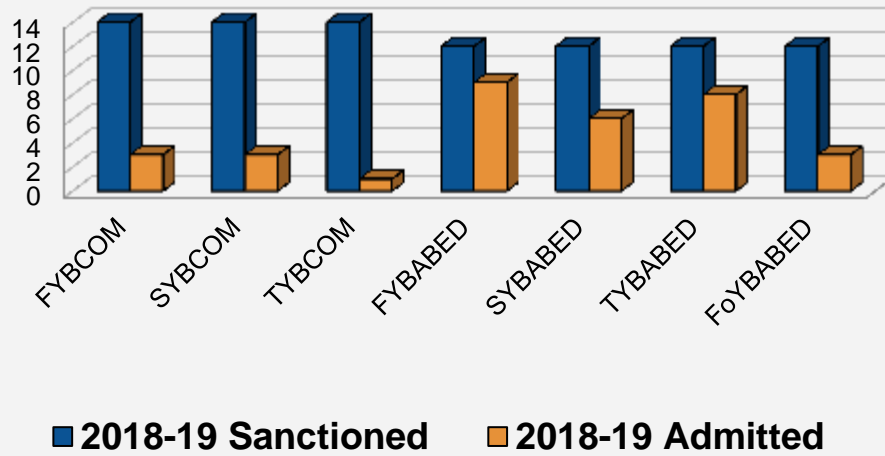

No. of students sanctioned and admitted for ST during 2018-19