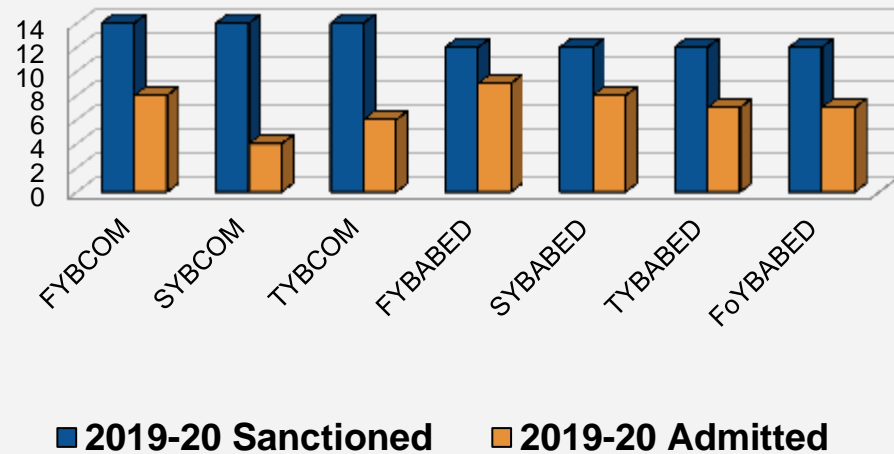

No. of students sanctioned and admitted for SC during 2020-21

No. of students sanctioned and admitted for SC during 2021-22

No. of students sanctioned and admitted for SC during 2022-23

No. of students sanctioned and admitted for ST as per GOI/State Govt. rule yearwise during the A.Y. 2018-19 to 2022-23										
CLASS	2018-19		2019-20		2020-21		2021-22		2022-23	
	Sanctioned	Admitted	Sanctioned	Admitted	Sanctioned	Admitted	Sanctioned	Admitted	Sanctioned	Admitted
FYBCOM	14	3	14	8	14	1	14	3	14	5
SYBCOM	14	3	14	4	14	7	14	1	14	2
TYBCOM	14	1	14	6	14	5	14	7	14	0
FYBABED	12	9	12	9	12	12	12	12	12	12
SYBABED	12	6	12	8	12	9	12	12	12	12
TYBABED	12	8	12	7	12	8	12	9	12	11
FoYBABED	12	3	12	7	12	7	12	8	12	9
TOTAL	90	33	90	49	90	49	90	52	90	51

Link to the admitted ST list of students:

https://vidyaprabodhnicollege.edu.in/wp-content/uploads/2023/08/BCom_Percentage-of-Students-for-Reserved-Category.pdf

https://vidyaprabodhnicollege.edu.in/wp-content/uploads/2023/08/BABEd_Percentage-of-Students-for-Reserved-Category.pdf

No. of students sanctioned and admitted for ST during 2018-19

No. of students sanctioned and admitted for ST during 2019-20

No. of students sanctioned and admitted for ST during 2020-21

No. of students sanctioned and admitted for ST during 2021-22