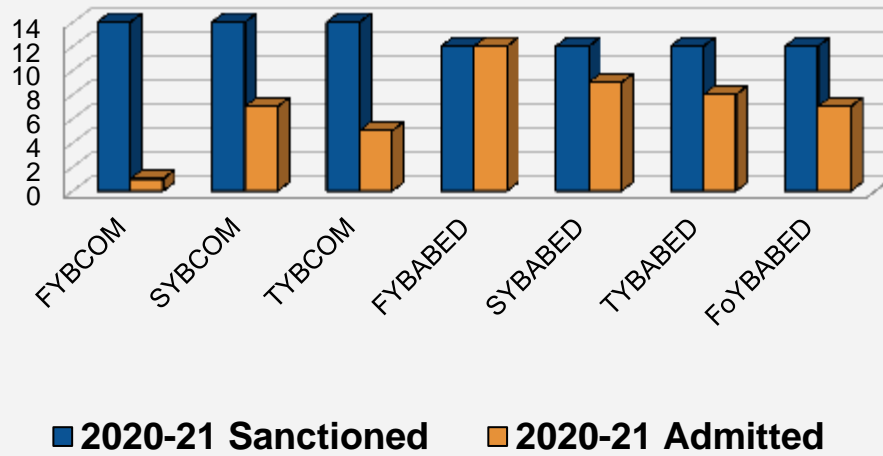

No. of students sanctioned and admitted for SC during 2020-21

No. of students sanctioned and admitted for SC during 2021-22

No. of students sanctioned and admitted for SC during 2022-23

No. of students sanctioned and admitted for ST as per GOI/State Govt. rule yearwise during the A.Y. 2018-19 to 2022-23										
CLASS	2018-19		2019-20		2020-21		2021-22		2022-23	
	Sanctioned	Admitted	Sanctioned	Admitted	Sanctioned	Admitted	Sanctioned	Admitted	Sanctioned	Admitted
FYBCOM	14	3	14	8	14	1	14	3	14	5
SYBCOM	14	3	14	4	14	7	14	1	14	2
TYBCOM	14	1	14	6	14	5	14	7	14	0
FYBABED	12	9	12	9	12	12	12	12	12	12
SYBABED	12	6	12	8	12	9	12	12	12	12
TYBABED	12	8	12	7	12	8	12	9	12	11
FoYBABED	12	3	12	7	12	7	12	8	12	9
TOTAL	90	33	90	49	90	49	90	52	90	51

Link to the admitted ST list of students:

https://vidyaprabodhnicollege.edu.in/wp-content/uploads/2023/08/BCom_Percentage-of-Students-for-Reserved-Category.pdf

https://vidyaprabodhnicollege.edu.in/wp-content/uploads/2023/08/BABEd_Percentage-of-Students-for-Reserved-Category.pdf

No. of students sanctioned and admitted for ST during 2018-19

No. of students sanctioned and admitted for ST during 2019-20

No. of students sanctioned and admitted for ST during 2020-21

No. of students sanctioned and admitted for ST during 2021-22