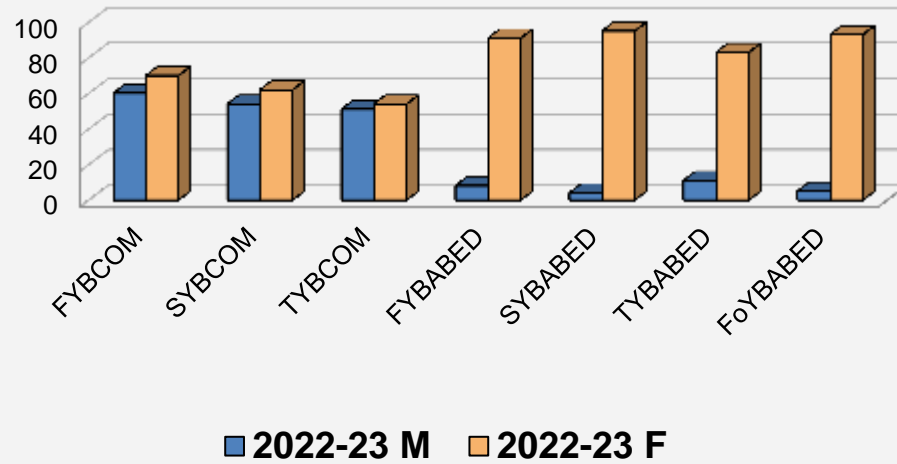

In B.Com. programme, we observe equal percentage of male and female students admitted across the years.

Whereas for B.A.B.Ed. programme, the percentage of girl students is above 92%.

Gender-wise data of Students for A.Y. 2018-19

Gender-wise data of Students for A.Y. 2019-20

Gender-wise data of Students for A.Y. 2020-21

Gender-wise data of Students for A.Y. 2021-22

Gender-wise data of Students for A.Y. 2022-23

No. of students sanctioned and admitted for OBC as per GOI/State Govt. rule yearwise during the A.Y. 2018-19 to 2022-23										
CLASS	2018-19		2019-20		2020-21		2021-22		2022-23	
	Sanctioned	Admitted	Sanctioned	Admitted	Sanctioned	Admitted	Sanctioned	Admitted	Sanctioned	Admitted
FYBCOM	32	30	32	28	32	22	32	32	32	30
SYBCOM	32	19	32	32	32	26	32	21	32	31
TYBCOM	32	32	32	22	32	32	32	26	32	14
FYBABED	27	27	27	27	27	27	27	27	27	27
SYBABED	27	27	27	27	27	27	27	26	27	27
TYBABED	27	27	27	27	27	27	27	26	27	27
FoYBABED	27	26	27	27	27	27	27	27	27	27
TOTAL	204	188	204	190	204	188	204	185	204	183

Every year the college has almost filled the sanctioned seats of OBC. On an average the college has filled more than 92% of the sanctioned seats.

Link to the sanctioned OBC list of students:

<https://vidyaprabodhnicollege.edu.in/wp-content/uploads/2023/08/Reservation.pdf>