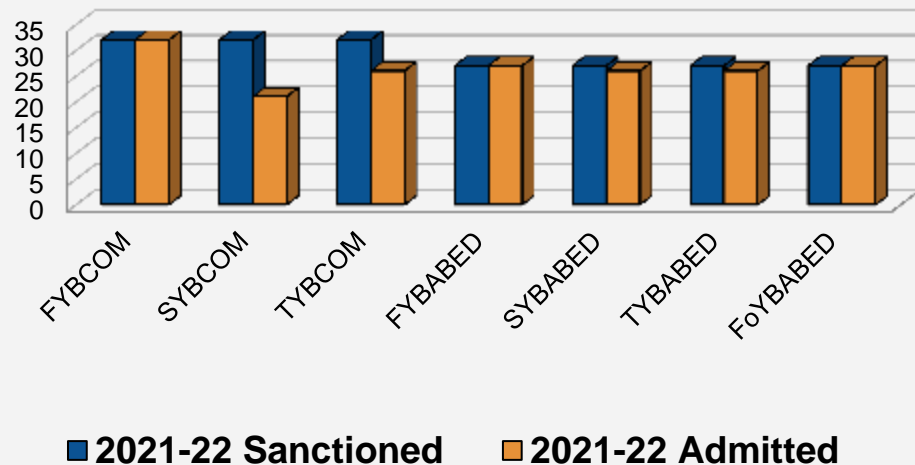

No. of students sanctioned and admitted for OBC during 2018-19

No. of students sanctioned and admitted for OBC during 2019-20

No. of students sanctioned and admitted for OBC during 2020-21

No. of students sanctioned and admitted for OBC during 2021-22

No. of students sanctioned and admitted for OBC during 2022-23

No. of students sanctioned and admitted for SC as per GOI/State Govt. rule yearwise during the A.Y. 2018-19 to 2022-23										
CLASS	2018-19		2019-20		2020-21		2021-22		2022-23	
	Sanctioned	Admitted	Sanctioned	Admitted	Sanctioned	Admitted	Sanctioned	Admitted	Sanctioned	Admitted
FYBCOM	3	3	3	2	3	3	3	1	3	3
SYBCOM	3	3	3	3	3	2	3	3	3	0
TYBCOM	3	1	3	3	3	3	3	2	3	3
FYBABED	2	2	2	2	2	1	2	2	2	2
SYBABED	2	2	2	2	2	2	2	1	2	2
TYBABED	2	2	2	2	2	2	2	2	2	1
FoYBABED	2	0	2	2	2	2	2	2	2	2
TOTAL	17	13	17	16	17	15	17	13	17	13