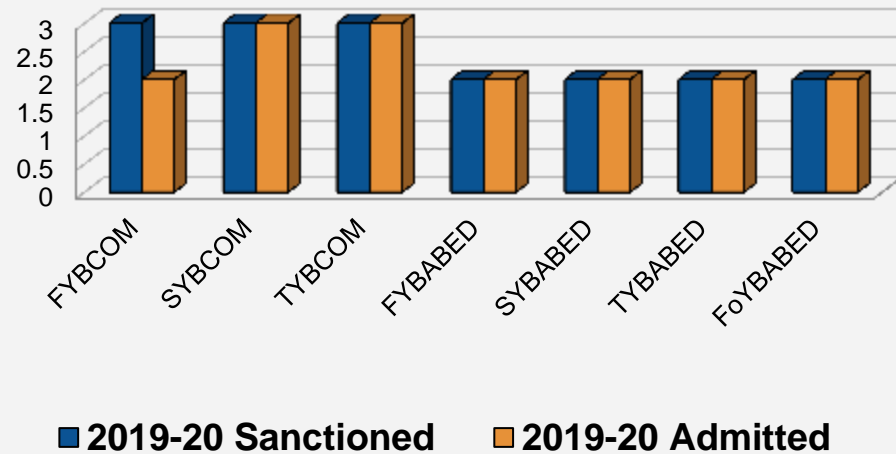

No. of students sanctioned and admitted for SC during 2019-20