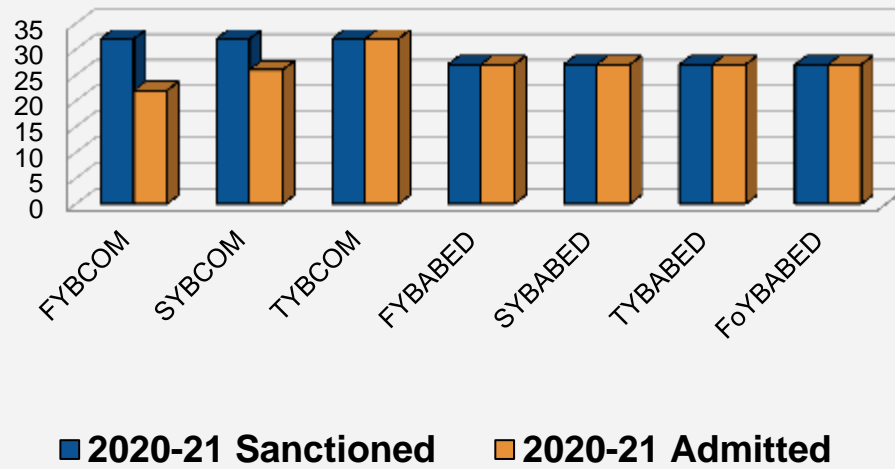

Gender-wise data of Students for A.Y. 2019-20

Gender-wise data of Students for A.Y. 2020-21

Gender-wise data of Students for A.Y. 2021-22

Gender-wise data of Students for A.Y. 2022-23

No. of students sanctioned and admitted for OBC as per GOI/State Govt. rule yearwise during the A.Y. 2018-19 to 2022-23										
CLASS	2018-19		2019-20		2020-21		2021-22		2022-23	
	Sanctioned	Admitted	Sanctioned	Admitted	Sanctioned	Admitted	Sanctioned	Admitted	Sanctioned	Admitted
FYBCOM	32	30	32	28	32	22	32	32	32	30
SYBCOM	32	19	32	32	32	26	32	21	32	31
TYBCOM	32	32	32	22	32	32	32	26	32	14
FYBABED	27	27	27	27	27	27	27	27	27	27
SYBABED	27	27	27	27	27	27	27	26	27	27
TYBABED	27	27	27	27	27	27	27	26	27	27
FoYBABED	27	26	27	27	27	27	27	27	27	27
TOTAL	204	188	204	190	204	188	204	185	204	183

Every year the college has almost filled the sanctioned seats of OBC. On an average the college has filled more than 92% of the sanctioned seats.

Link to the sanctioned OBC list of students:

<https://vidyaprabodhnicollege.edu.in/wp-content/uploads/2023/08/Reservation.pdf>

Link to the admitted OBC list of students:

https://vidyaprabodhnicollege.edu.in/wp-content/uploads/2023/08/BCom_Percentage-of-Students-for-Reserved-Category.pdf

https://vidyaprabodhnicollege.edu.in/wp-content/uploads/2023/08/BABEd_Percentage-of-Students-for-Reserved-Category.pdf

No. of students sanctioned and admitted for OBC during 2018-19

No. of students sanctioned and admitted for OBC during 2019-20

No. of students sanctioned and admitted for OBC during 2020-21

No. of students sanctioned and admitted for OBC during 2021-22