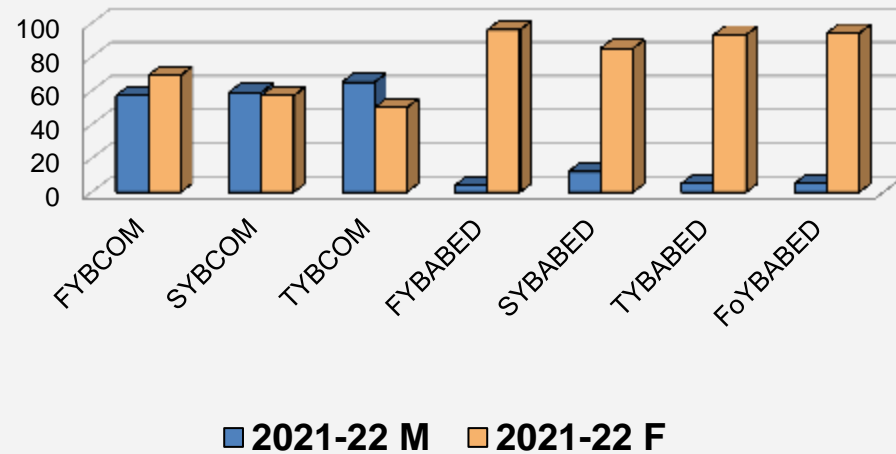

Sanctioned and Admitted List of students for A.Y. 2022-23

Gender-wise Data of Students for A.Y. 2018-19 to 2022-23										
CLASS	2018-19		2019-20		2020-21		2021-22		2022-23	
	M	F	M	F	M	F	M	F	M	F
FYBCOM	66	64	70	54	59	58	57	69	60	70
SYBCOM	47	58	57	65	67	52	59	57	54	62
TYBCOM	80	60	30	58	70	65	65	50	51	54
FYBABED	6	93	6	94	12	88	4	96	8	91
SYBABED	6	92	5	92	6	94	12	85	4	95
TYBABED	12	84	6	92	5	94	5	93	11	83
FoYBABED	12	67	13	84	6	89	5	94	5	93
TOTAL	229	518	187	539	225	540	207	544	193	548

In B.Com. programme, we observe equal percentage of male and female students admitted across the years.

Whereas for B.A.B.Ed. programme, the percentage of girl students is above 92%.

Gender-wise data of Students for A.Y. 2018-19

Gender-wise data of Students for A.Y. 2019-20

Gender-wise data of Students for A.Y. 2020-21

Gender-wise data of Students for A.Y. 2021-22

Gender-wise data of Students for A.Y. 2022-23

No. of students sanctioned and admitted for OBC as per GOI/State Govt. rule yearwise during the A.Y. 2018-19 to 2022-23										
CLASS	2018-19		2019-20		2020-21		2021-22		2022-23	
	Sanctioned	Admitted	Sanctioned	Admitted	Sanctioned	Admitted	Sanctioned	Admitted	Sanctioned	Admitted
FYBCOM	32	30	32	28	32	22	32	32	32	30
SYBCOM	32	19	32	32	32	26	32	21	32	31
TYBCOM	32	32	32	22	32	32	32	26	32	14
FYBABED	27	27	27	27	27	27	27	27	27	27
SYBABED	27	27	27	27	27	27	27	26	27	27
TYBABED	27	27	27	27	27	27	27	26	27	27
FoYBABED	27	26	27	27	27	27	27	27	27	27
TOTAL	204	188	204	190	204	188	204	185	204	183