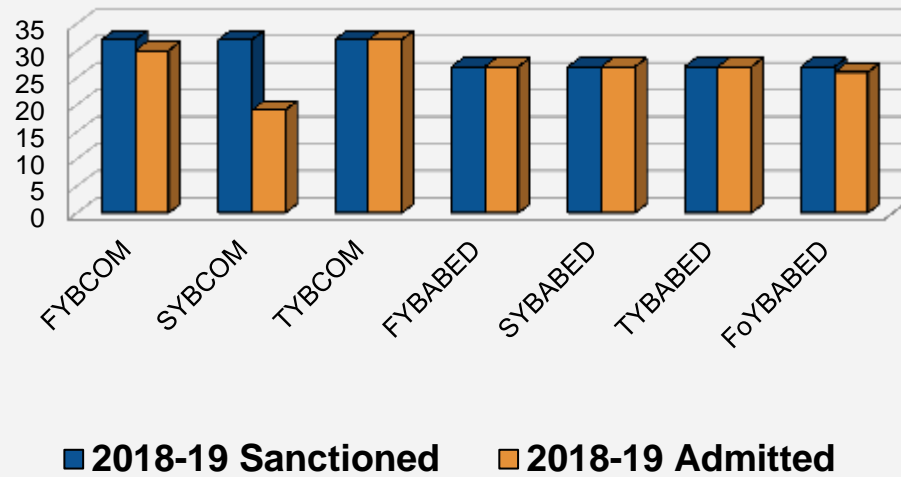

Gender-wise data of Students for A.Y. 2019-20

Gender-wise data of Students for A.Y. 2020-21

Gender-wise data of Students for A.Y. 2021-22

Gender-wise data of Students for A.Y. 2022-23

No. of students sanctioned and admitted for OBC as per GOI/State Govt. rule yearwise during the A.Y. 2018-19 to 2022-23										
CLASS	2018-19		2019-20		2020-21		2021-22		2022-23	
	Sanctioned	Admitted	Sanctioned	Admitted	Sanctioned	Admitted	Sanctioned	Admitted	Sanctioned	Admitted
FYBCOM	32	30	32	28	32	22	32	32	32	30
SYBCOM	32	19	32	32	32	26	32	21	32	31
TYBCOM	32	32	32	22	32	32	32	26	32	14
FYBABED	27	27	27	27	27	27	27	27	27	27
SYBABED	27	27	27	27	27	27	27	26	27	27
TYBABED	27	27	27	27	27	27	27	26	27	27
FoYBABED	27	26	27	27	27	27	27	27	27	27
TOTAL	204	188	204	190	204	188	204	185	204	183

Every year the college has almost filled the sanctioned seats of OBC. On an average the college has filled more than 92% of the sanctioned seats.

Link to the sanctioned OBC list of students:

<https://vidyaprabodhnicollege.edu.in/wp-content/uploads/2023/08/Reservation.pdf>

No. of students sanctioned and admitted for OBC during 2018-19

No. of students sanctioned and admitted for OBC during 2019-20

No. of students sanctioned and admitted for OBC during 2020-21

No. of students sanctioned and admitted for OBC during 2021-22