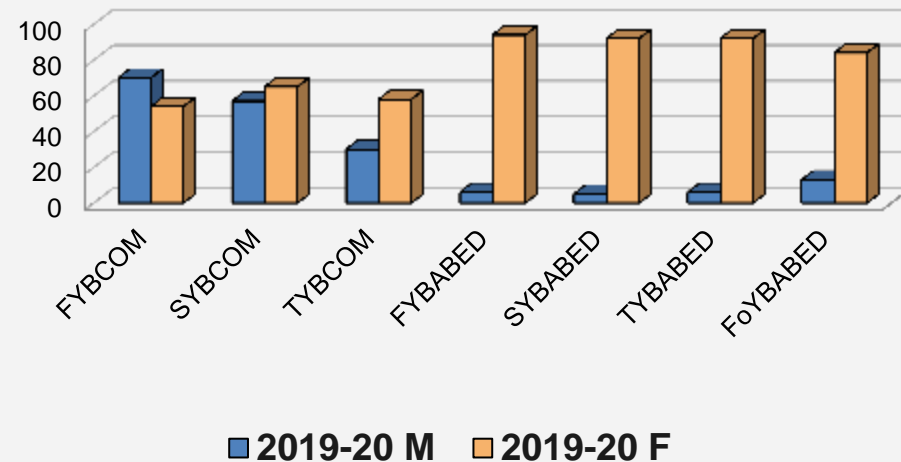

Gender-wise data of Students for A.Y. 2019-20