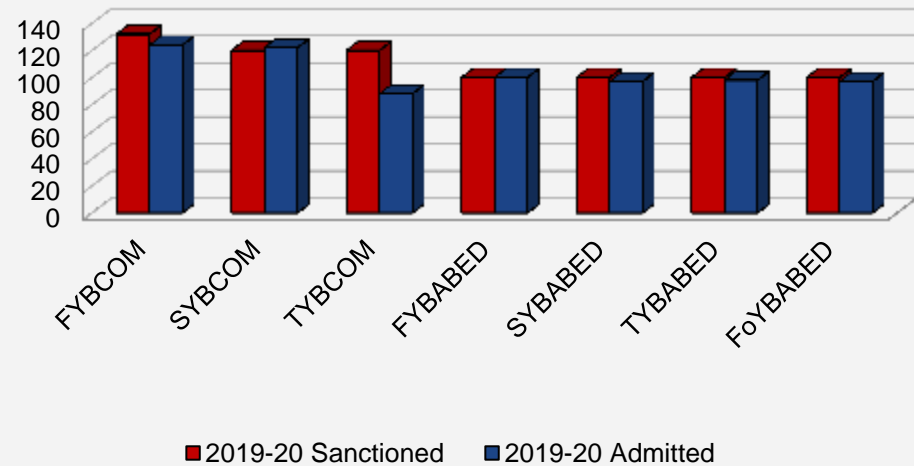

Sanctioned and Admitted List of students for A.Y. 2019-20