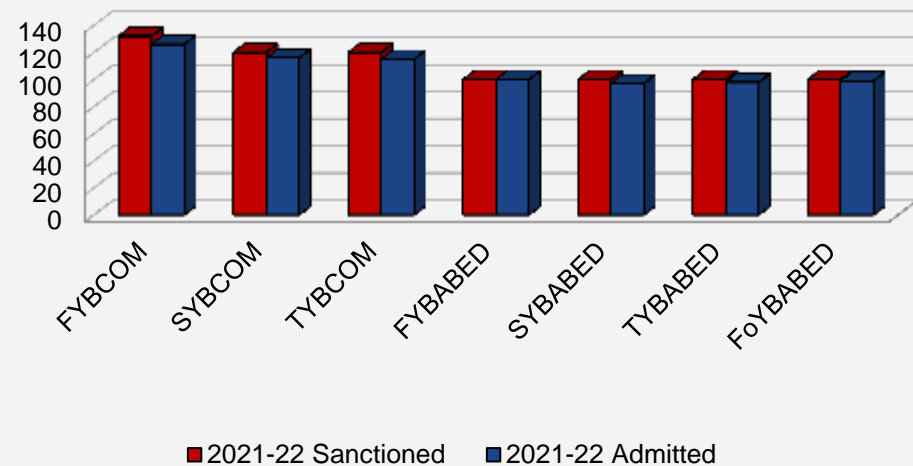

Sanctioned and Admitted List of students for A.Y. 2018-19

Sanctioned and Admitted List of students for A.Y. 2019-20

Sanctioned and Admitted List of students for A.Y. 2020-21

Sanctioned and Admitted List of students for A.Y. 2021-22

Sanctioned and Admitted List of students for A.Y. 2022-23

Gender-wise Data of Students for A.Y. 2018-19 to 2022-23										
CLASS	2018-19		2019-20		2020-21		2021-22		2022-23	
	M	F	M	F	M	F	M	F	M	F
FYBCOM	66	64	70	54	59	58	57	69	60	70
SYBCOM	47	58	57	65	67	52	59	57	54	62
TYBCOM	80	60	30	58	70	65	65	50	51	54
FYBABED	6	93	6	94	12	88	4	96	8	91
SYBABED	6	92	5	92	6	94	12	85	4	95
TYBABED	12	84	6	92	5	94	5	93	11	83
FoYBABED	12	67	13	84	6	89	5	94	5	93
TOTAL	229	518	187	539	225	540	207	544	193	548