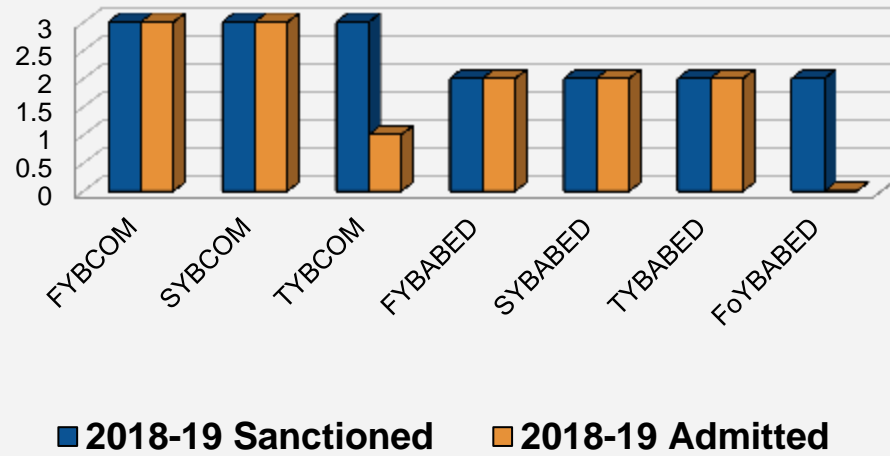

No. of students sanctioned and admitted for SC during 2018-19