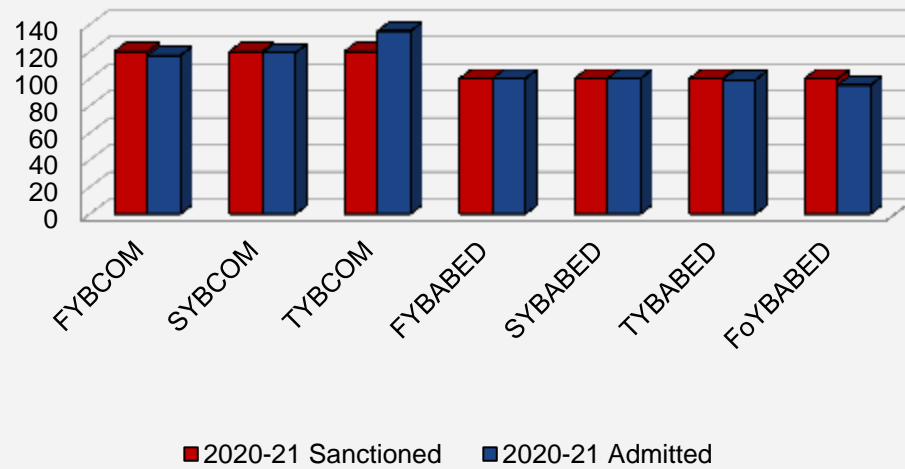

On an average 96% of the sanctioned seats were filled during every academic year.

For first year admission, every year we had received more than 200 applications for B.Com course whereas for B.A.B.Ed. course, we had received more than 400 applications covering 10 out of 12 taluka of the state.

Link to the sanctioned list of students: <https://vidyaprabodhnicollege.edu.in/wp-content/uploads/2023/08/affiliation-Bcom-and-babed.pdf>

Link to the admitted list of students: https://vidyaprabodhnicollege.edu.in/wp-content/uploads/2023/08/CERTIFY-DOCUMENT-FOR-NAAC-GOA-UNIVERSITY_organized_organized-1.pdf

Sanctioned and Admitted List of students for A.Y. 2018-19

Sanctioned and Admitted List of students for A.Y. 2019-20

Sanctioned and Admitted List of students for A.Y. 2020-21

Sanctioned and Admitted List of students for A.Y. 2021-22